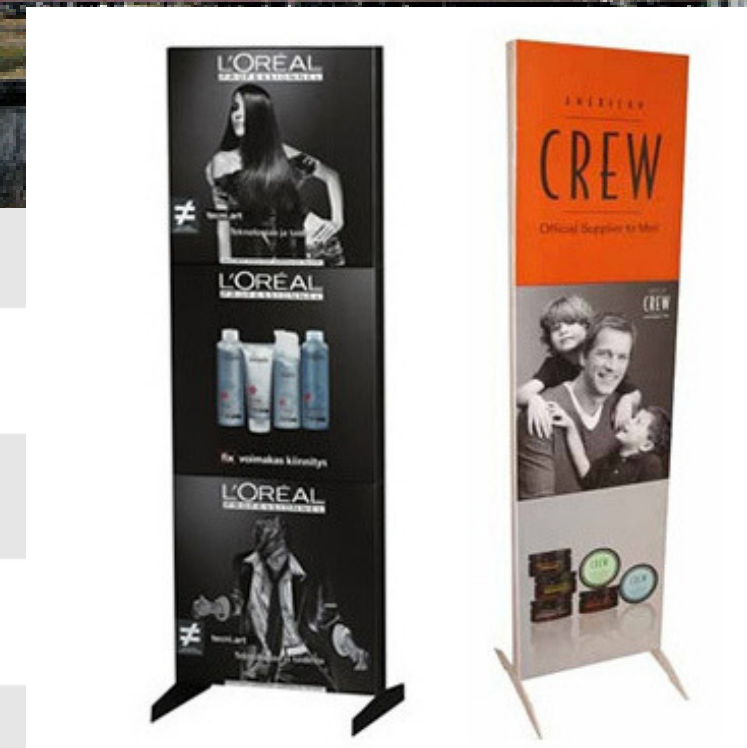

FABRIC prints

At Prismhue, we want to give you a solution that best matches your needs. Choose from our selection of banner fabric material, making sure your selection matches the intended use and application.

We have Mesh, Shade Cloth and Flex Banners that provide effective advertising and unmatched site privacy for buildings, construction sites or events. We offer a number of large to extra-large format banner printing options, delivering truly outstanding results in both scale and quality. We have wide range of banner materials and finishing options.